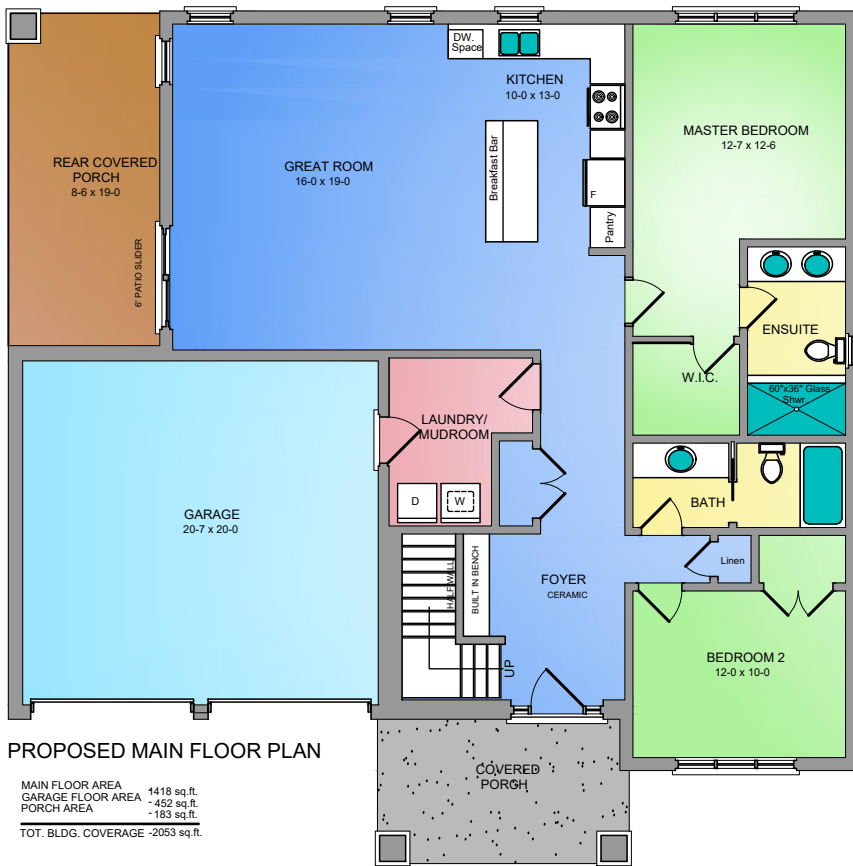

The RIVERSIDE

1418 sq. ft.

Front Elevation

PLANS AND SPECIFICATIONS ARE SUBJECT TO CHANGE WITHOUT NOTICE. ACTUAL USABLE FLOOR SPACE MAY VARY FROM STATED FLOOR AREA. ILLUSTRATIONS ARE ARTISTS CONCEPT ONLY AND MAY SHOW OPTIONAL FEATURES NOT INCLUDED IN BASE PRICE. SEE SALES REPRESENTATIVE FOR FURTHER INFORMATION. E. & O.E.