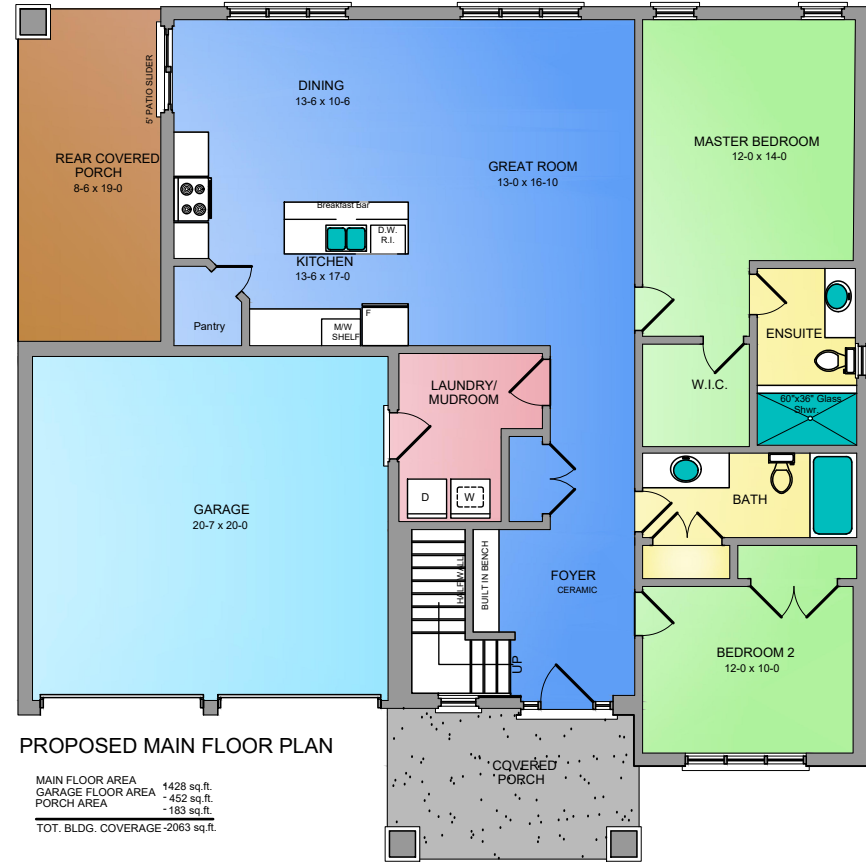

The RIVERSIDE

1418 sq. ft.

Front Elevation

PLANS AND SPECIFICATIONS ARE SUBJECT TO CHANGE WITHOUT NOTICE. ACTUAL USABLE FLOOR SPACE MAY VARY FROM STATED FLOOR AREA. ILLUSTRATIONS ARE ARTISTS CONCEPT ONLY AND MAY SHOW OPTIONAL FEATURES NOT INCLUDED IN BASE PRICE. SEE SALES REPRESENTATIVE FOR FURTHER INFORMATION. E. & O.E.